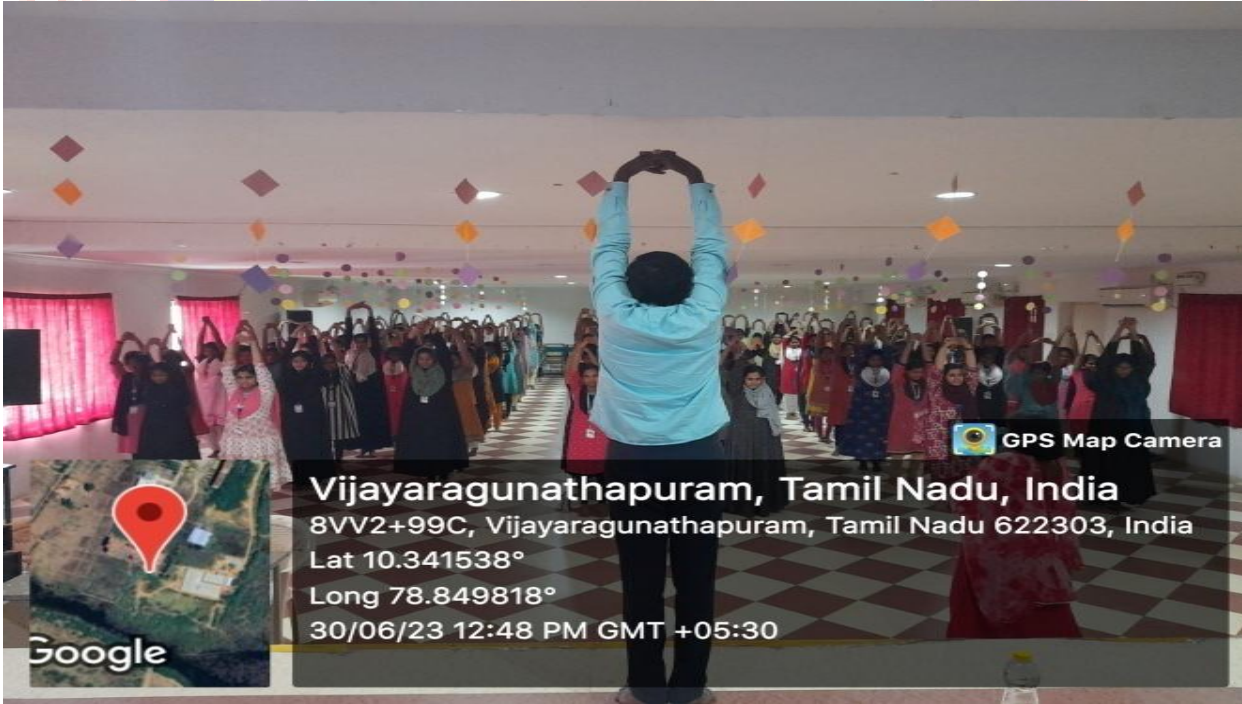

GPS Map Camera