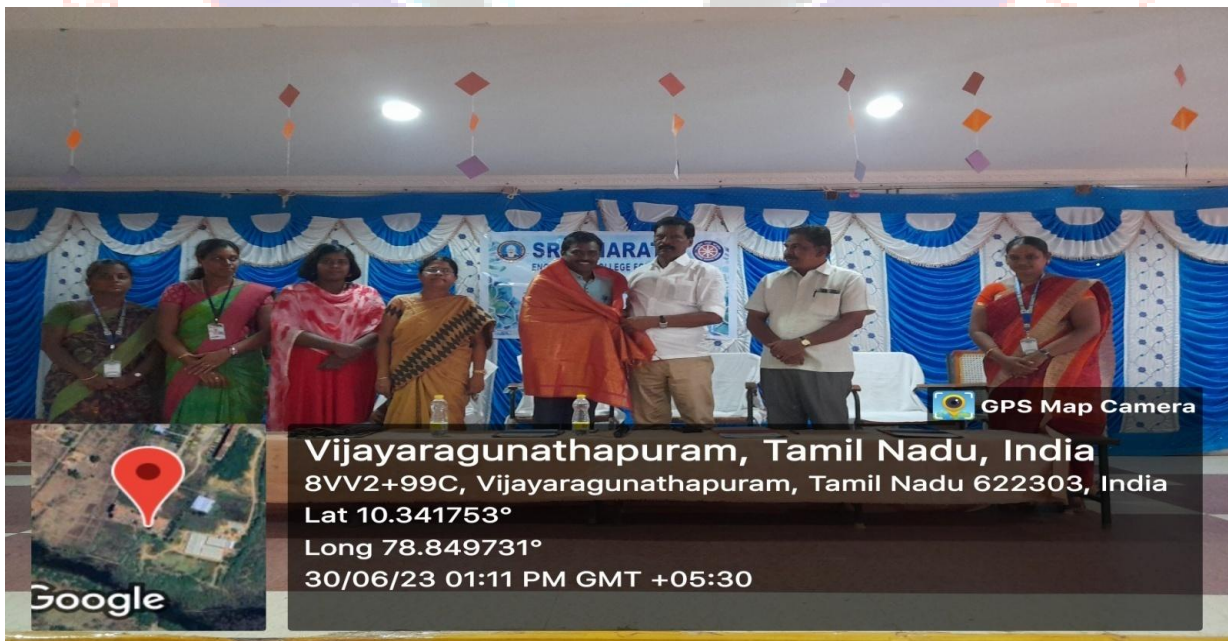

# SRI BHARATHI ENGINEERING COLLEGE FOR WOMEN

(Approved by AICTE, New Delhi & Affiliated to Anna University, Chennai)

KAIKKURICHI, PUDUKKOTTAI-622 303.

### REPORT

“REVIVE YOUR SPIRIT –A YOGA PROGRAMME” was conducted in Sri Bharathi Engineering College for Women on 30<sup>th</sup> June 2023.

The Program Chief guests were **Aathma Yogi R.Pandiyarajan and Mrs.Y. Bhuvaneshwari (Yoga masters) Aathma yoga Foundation**. 115 students, Faculty members and nearby Village people were participated in the program. The program started by welcome address presented by Ms.Priyanka from I Year/ ECE department. Chief Guest had honored by **Mr.G.Dhanasekaran**, Chairman, Sri Bharathi Educational Institution. Then, the session was handed over to our Guests. Mrs.Y.Bhuvaneshwari gave general talk on yoga practice and motivated students to do aasannas. Together we had performed aasannas and the session was so interactive. Later the session was ended with the small talk by MASTER R. Pandiyarajan. Finally the feedback was given by the students. Later, the vote of thanks was given Ms.K.Uma Maheshwari I Year/CSE.