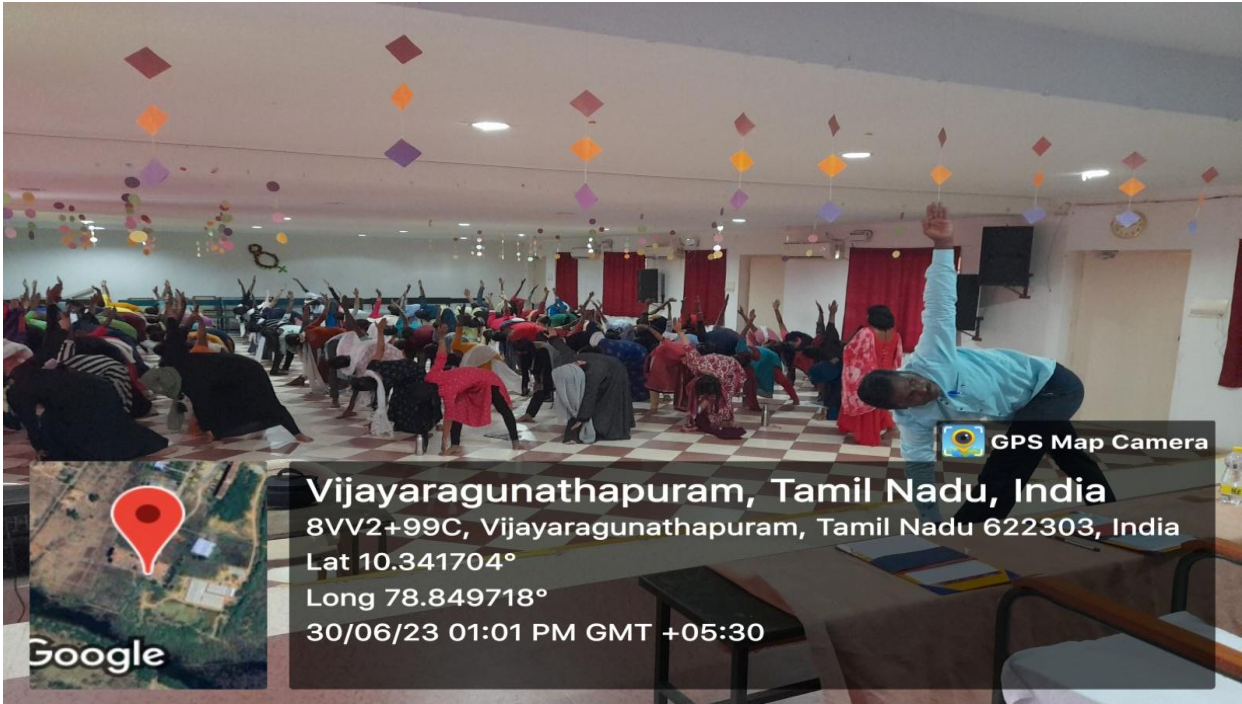

# SRI BHARATHI ENGINEERING COLLEGE FOR WOMEN

(Approved by AICTE, New Delhi & Affiliated to Anna University, Chennai)

KAIKKURICHI, PUDUKKOTTAI-622 303.

### REPORT

“REVIVE YOUR SPIRIT –A YOGA PROGRAMME” was conducted in Sri Bharathi Engineering College for Women on 30<sup>th</sup> June 2023.

The Program Chief guests were **Aathma Yogi R.Pandiyarajan and Mrs.Y. Bhuvaneshwari (Yoga masters) Aathma yoga Foundation**. 115 students, Faculty members and nearby Village people were participated in the program. The program started by welcome address presented by Ms.Priyanka from I Year/ ECE department. Chief Guest had honored by **Mr.G.Dhanasekaran**, Chairman, Sri Bharathi Educational Institution. Then, the session was handed over to our Guests. Mrs.Y.Bhuvaneshwari gave general talk on yoga practice and motivated students to do aasannas. Together we had performed aasannas and the session was so interactive. Later the session was ended with the small talk by MASTER R. Pandiyarajan. Finally the feedback was given by the students. Later, the vote of thanks was given Ms.K.Uma Maheshwari I Year/CSE.